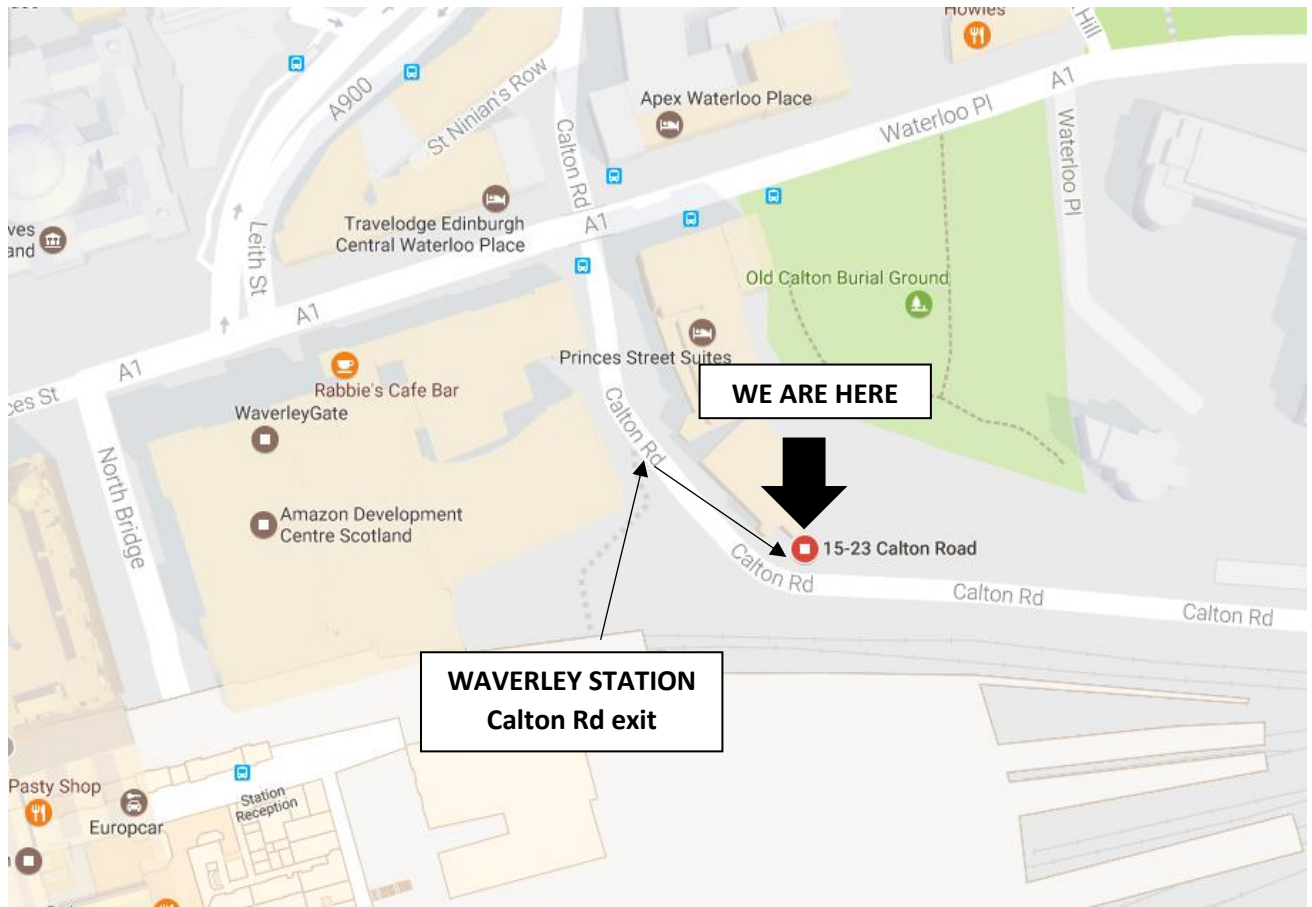

Foundation Scotland Office Directions

New office address: 15 Calton Road, Edinburgh EH8 8DL (Next to Waverley Station)

Train: The closest station is Edinburgh Waverley. Once you arrive at the station follow the signs for the Calton Road exit. Once you exit the station you will find us directly opposite.

Walk: We would advise you to allow up to 5mins to walk from the Calton Road exit at Waverley Station, via Calton Road Exit. Once you arrive in the station follow the signs for the Calton Road exit. Once you exit the station you will find us directly opposite.

Cycle: From Waverley Station, you won't even have time to get on your bike, we're that close! We have a small area where we can store bikes.

Car (postcode for SAT NAV – EH8 8DL): There is limited paid metre parking next to our building.

Note: The St. James Centre demolition started May 2016 which may cause traffic congestion around Leith Street/ Broughton.